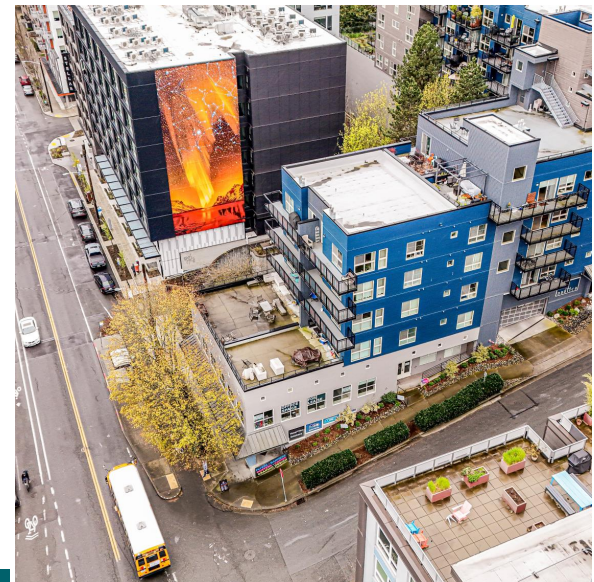

John L. Scott
REAL ESTATE
THE MADRONA GROUP

Andy Ball
206-412-1435
andyball@JohnLScott.com

orders.myvrmarketing.com/1407282

All information deemed reliable, but not guaranteed.