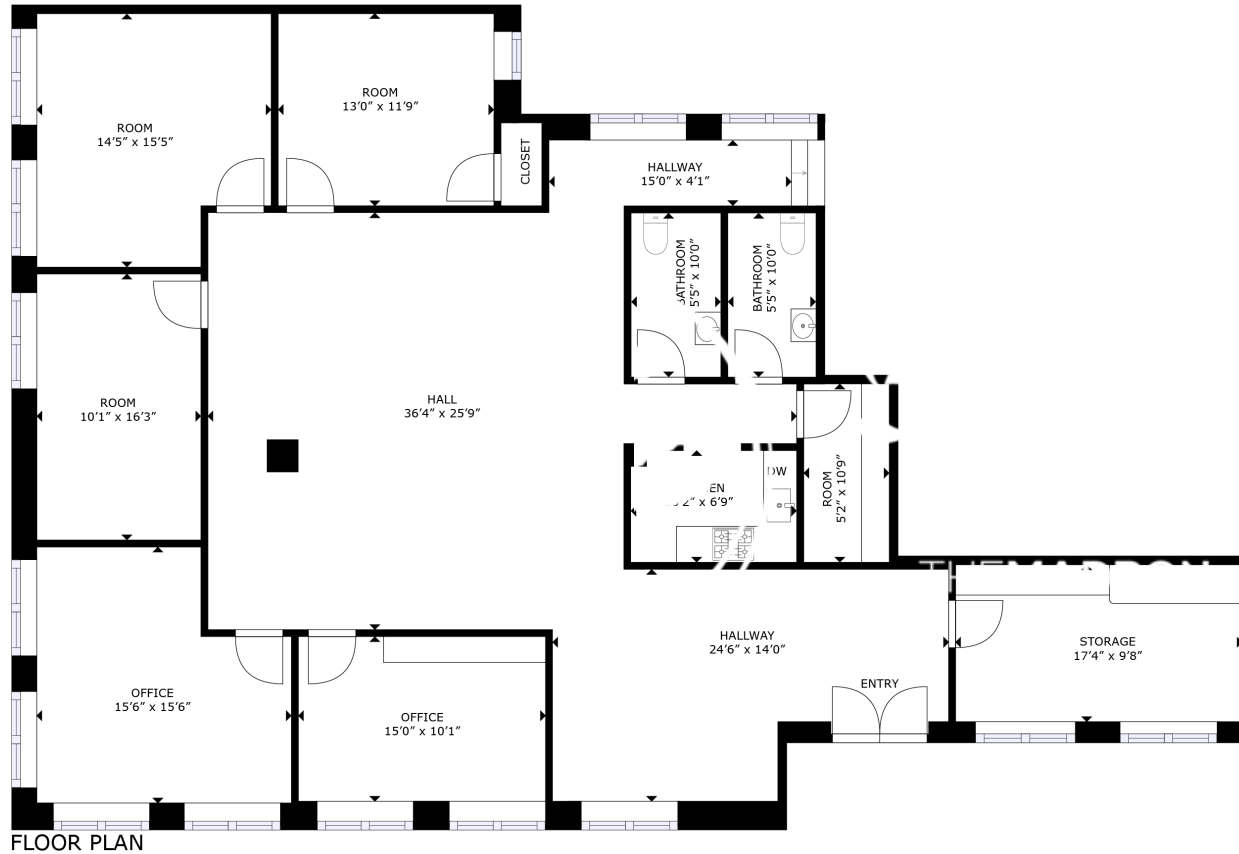

# 1425 Dexter Ave N, Seattle, WA 98109

6 Offices · 2 Baths · Conference Room

GROSS INTERNAL AREA  
FLOOR PLAN: 2,628 sq. ft.

**John L. Scott**  
REAL ESTATE  
THE MADRONA GROUP

Andy Ball  
206-412-1435  
andyball@JohnLScott.com